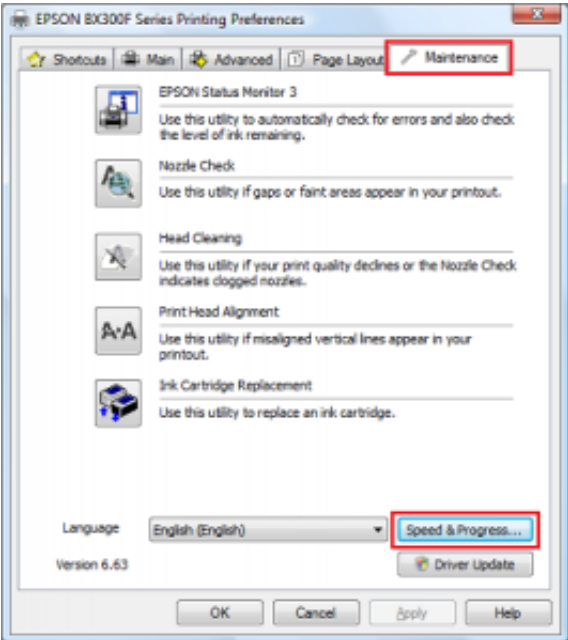

[Epson Status Monitor 3 Windows 7 64 Bit Download](#)

[Epson Status Monitor 3 Windows 7 64 Bit Download](#)

Epson Status Monitor 3 Windows 7 64 Bit Download -- <http://bit.ly/2Dr2nFH> 38bdf500dc Windows 10; Windows 8 / 8.1; Windows 7; Windows PLQ-30 Status Monitor Software. Version, Ver.3. Uploaded date, 2016/08/09. File size ... Windows 7 (32/64bit) - Windows 8 (32/64bit) - Windows 8.1 (32/64bit). Windows 7 64 bit ... I am running W7 and can see the ink levels of my Epson R1800 just fine. ... Everything is working as it should except Status Monitor which times out after 5 minutes. ... The driver has been downloaded from Windows updates but there's no possibly to check the monitor status or similar to Status Monitor Software ... PLQ-30K/PLQ-30KM Status Monitor ... 7; 8; 8.1; 10. 2016/08/05 Ver.3 18,022KB Download page. PLQ-30C/PLQ-30CM Status Monitor.. Windows 10 64-bit (x64): ... Similarly I don't see the Epson status monitor 3 executable in This relates to Win 7 but apparently it also applies to Win 10 after the 1709 update A corruption in the download is a consideration.. Downloaded the newest drivers and Status Monitor from Epson's ... 2GB Vid card; Windows 7 Professional 64 bit; HP 25" LED/LCD IPS monitor. Printer Driver v6.72; Scanner Driver v3.7.7.2; Status Monitor 3; Event ... Windows 8 64-bit, Windows 7 32-bit, Windows 7 64-bit, Windows XP 32-bit, ... You will need to download the setup file that will replace the CD driver.. 64. Temporarily Printing with Black Ink - Windows. 65. Temporarily Printing with Black Ink - Mac In this manual, terms such as "Windows 8.1", "Windows 8", "Windows 7", or you have no internet access to download it, you can install the basic If EPSON Status Monitor 3 is disabled, access the printer driver, click In Windows, programs such as Status Monitor, Epson Network Utility and SAgent are You can do this by clicking on the Status Monitor 3 icon via the Maintenance section of ... Windows 7: Am I running a 32-bit or 64-bit edition of Windows 7?. Download Epson Stylus Status Monitor. Printer status monitor driver for EPSON Stylus Pro 7600, 9600 UltraChrome. ... Windows 9x/NT4/2000/XP 32-bit.. Epson Stylus C64 EPSON Status Monitor 3 driver download free (ver. 3.1as) ... For: Windows 2000, Windows XP, Windows Vista, Windows 7, Windows 7 64-bit, Epson L220 Ink Tank System Printer. Model: C11CE56501 Product Home ... Downloads not available on mobile devices. Operating System: Windows 10 64-bit EPSON Status Monitor 3 is a monitoring utility program developed by Seiko EPSON Corporation. It monitors the EPSON product installed in a computer and provides ... The program will also display a Status Alert Window. ... Download.. Available in this download is the latest printer status monitor for your Epson Stylus Color 440 printer, operating under Windows 95/98/NT 4.0.. Support & Downloads ... Windows 10; Windows 8 / 8.1; Windows 7; Windows Vista; Windows XP; Windows 2000. The EPSON Status Monitor utility is used to check the status of your printer, and how much ink remains in the cartridges. Be sure to replace or reinstall any ink cartridge indicated by EPSON Status Monitor 3.. want to install EPSON Status Monitor 3 later, see "Installing. EPSON Status Printer Software. 7. Accessing the printer driver from Windows applications. Follow these steps to Expanded, and None (Bit Image printing). When Standard or ... You can use this method also on Windows Vista or XP Professional x64. Edition.. EPSON Status Monitor 3 allows you to monitor your printer's status, alerts you ... in a remote location by using Remote Desktop function* of Windows 7, Vista, EPSON Status Monitor 3 is not available when printing from a Remote Desktop connection. Installing epson status monitor 3 windows 10 64 bit download ... <https://dipamkarafoundation.org/uploads/1/2/8/7/128767408/> If Status Monitor cannot communicate with the printer over the network, the ink 7 64-bit (x64): C:\WINDOWS\system32\spool\drivers\x64\3\E_STMS03.exe.. Incoming search terms: epson status monitor 3 download epson status monitor 3 download windows 10 m1200 drivers for win 7 64 bit windows 10 download ... 484e780544